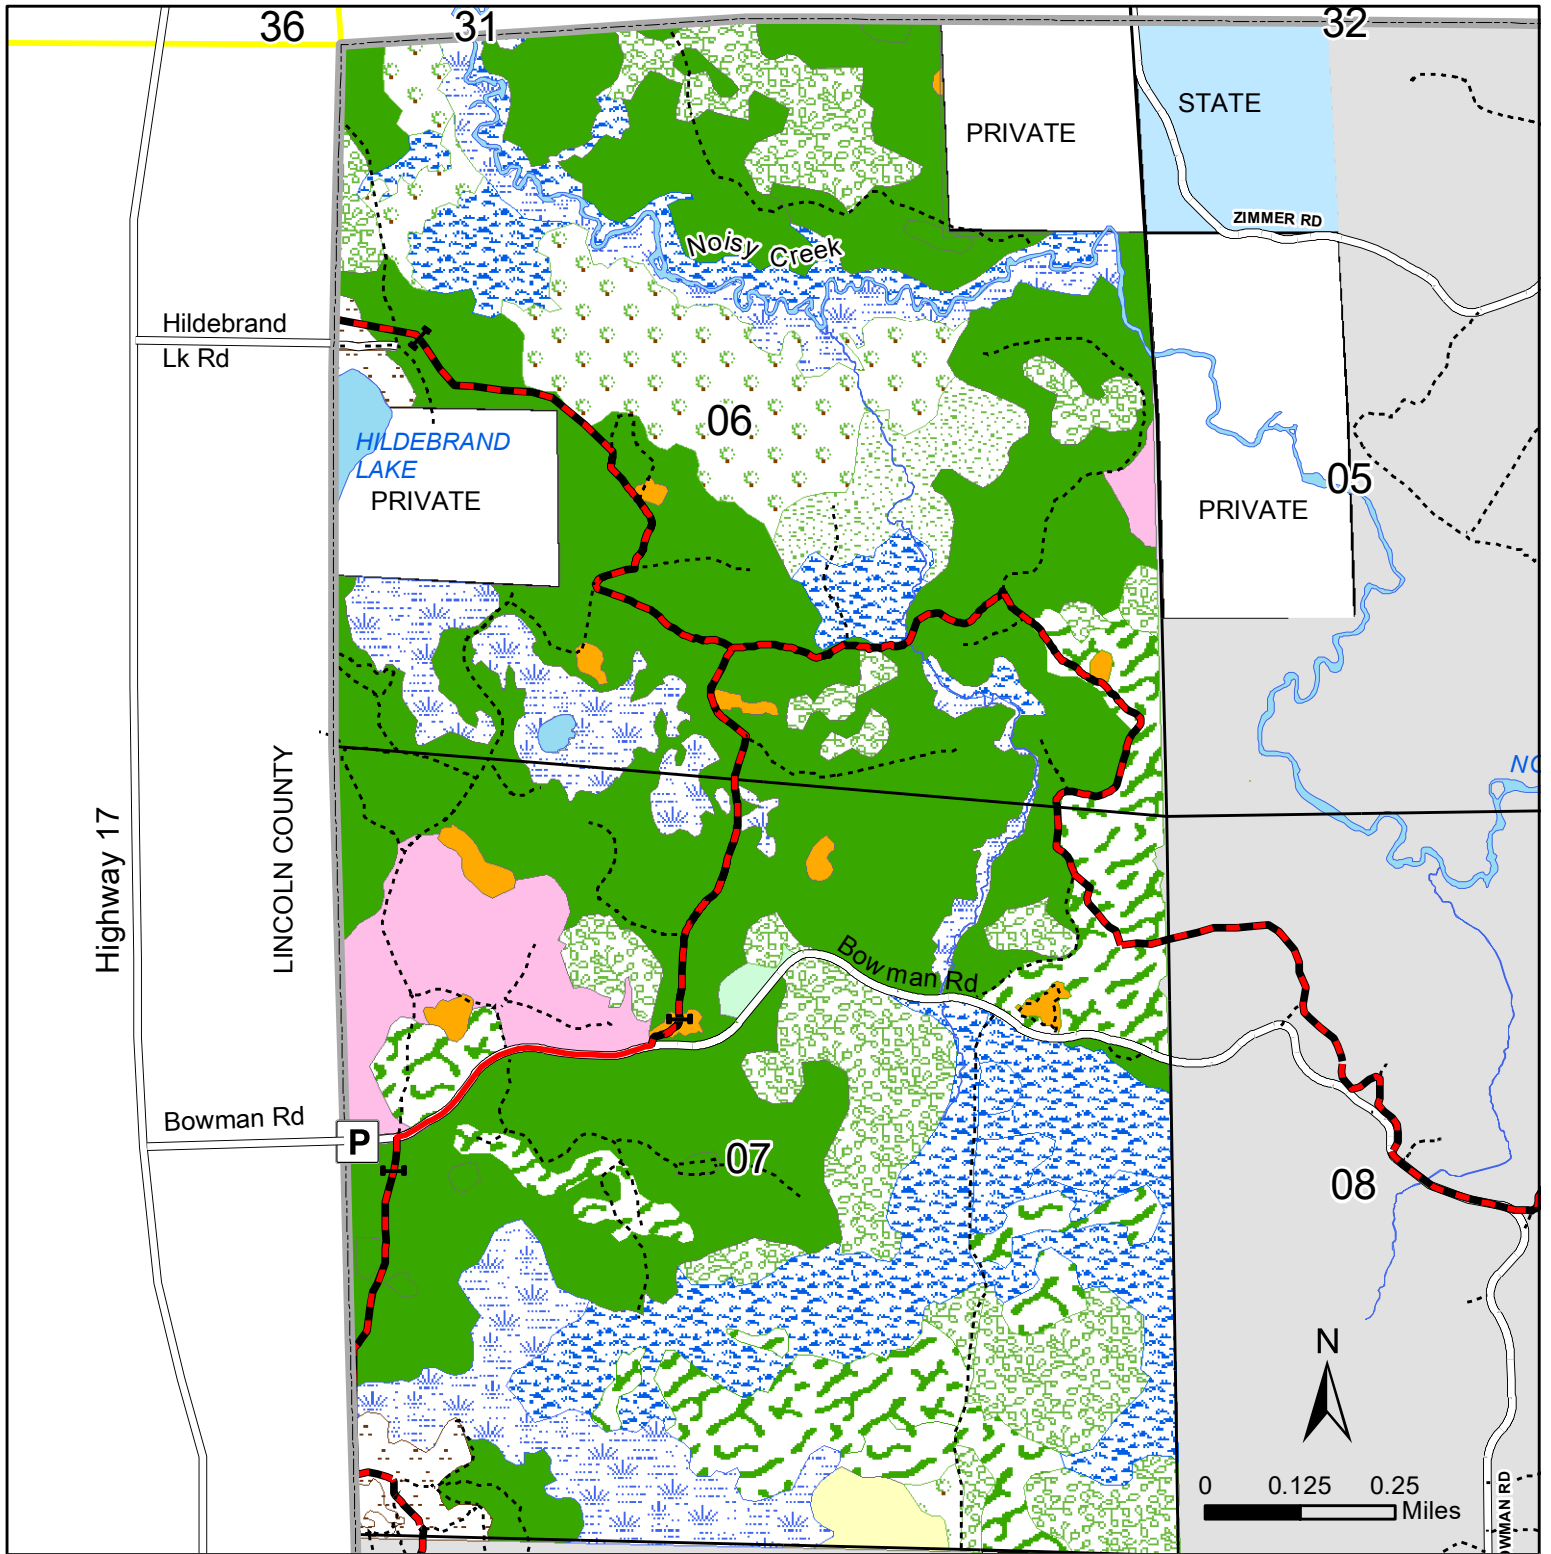

**BOWMAN ROAD RUFFED GROUSE MANAGEMENT AREA
ONEIDA COUNTY FOREST**

Legend		
Public Roads	Aspen Older than 31 Yrs	Pine
ATV Road Route	Aspen 16-30 Yrs Old	Cedar
ATV Woods Trail	Aspen 0-15 Yrs Old	Swamp Conifer
Woodland Trails	Grass	Swamp Hardwood
Forest Boundary	Tag Alder	Hardwood
Gates	Bog	
		OWNERSHIP
		County
		Private
		State