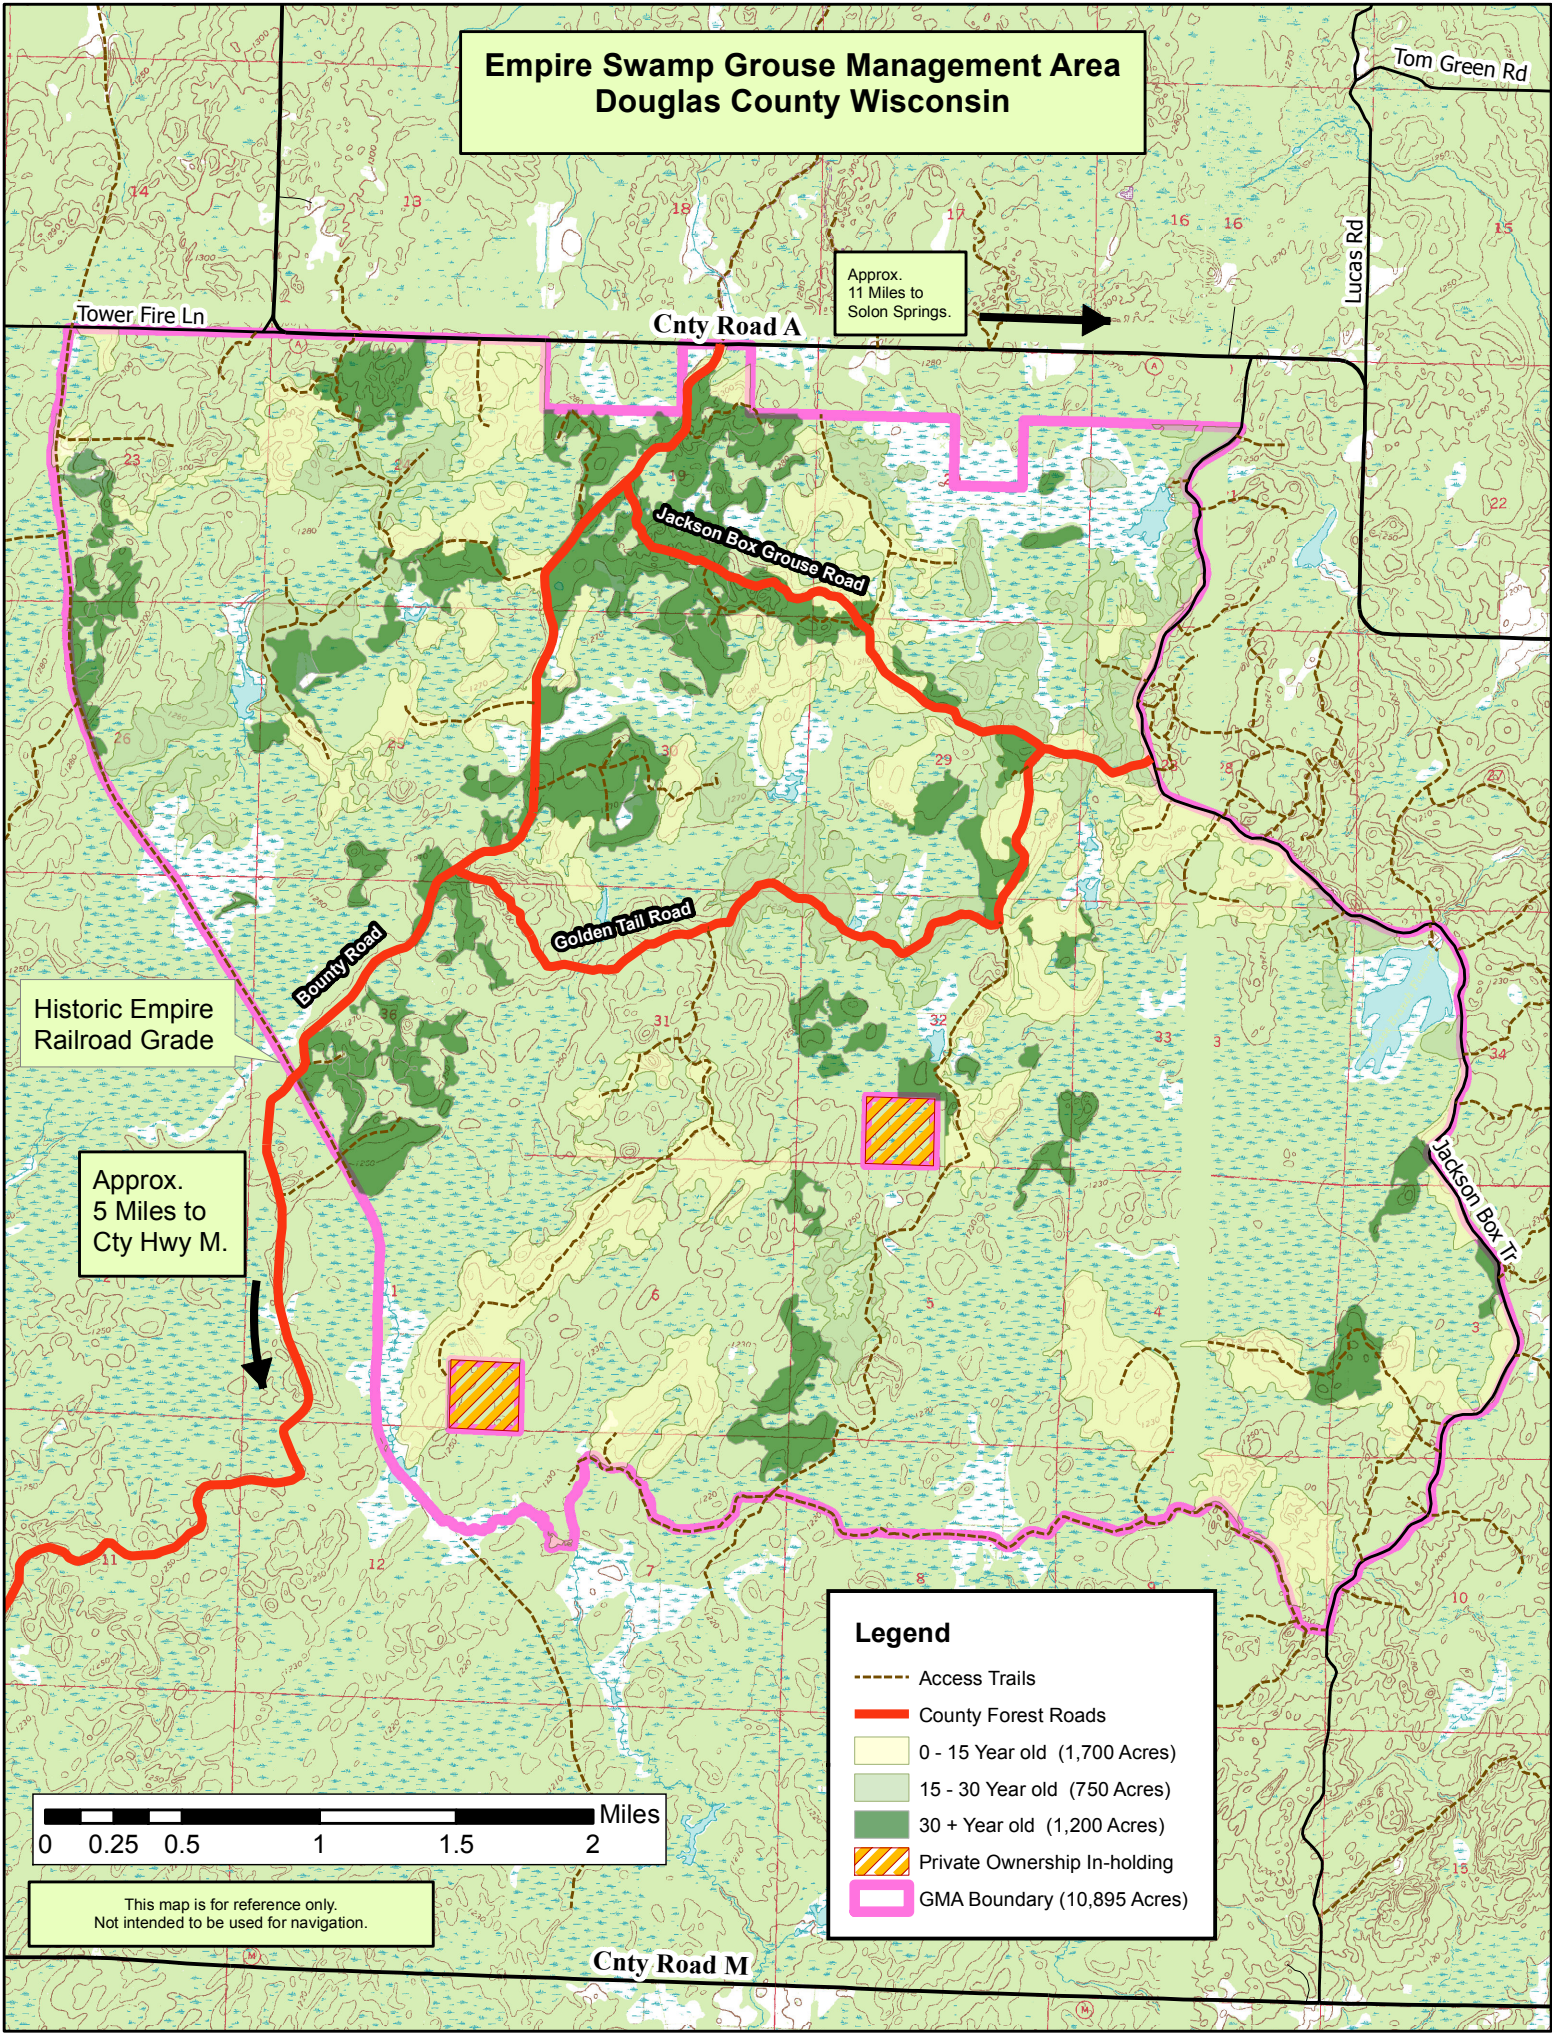

Empire Swamp Grouse Management Area Douglas County Wisconsin

Approx.
11 Miles to
Solon Springs.

Cnty Road A

Tom Green Rd

Lucas Rd

Tower Fire Ln

Jackson Box Grouse Road

Historic Empire
Railroad Grade

Approx.
5 Miles to
Cty Hwy M.

Bounty Road

Golden Tail Road

Jackson Box Tr

Legend

- Access Trails
- County Forest Roads
- 0 - 15 Year old (1,700 Acres)
- 15 - 30 Year old (750 Acres)
- 30 + Year old (1,200 Acres)
- Private Ownership In-holding
- GMA Boundary (10,895 Acres)

This map is for reference only.
Not intended to be used for navigation.

Cnty Road M